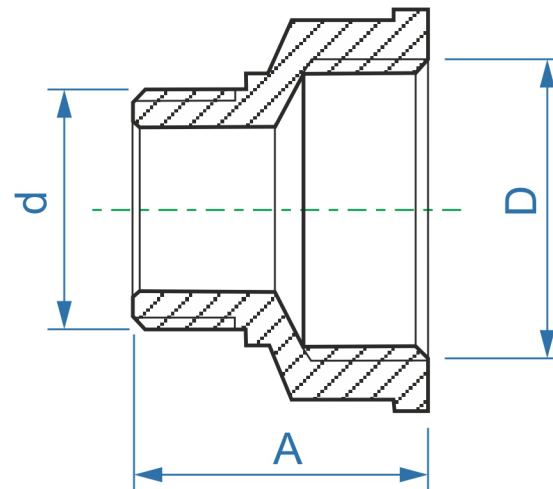

DC7721MZ

opačná redukce

Objednací kód	PN [MPa]	A [mm]	d		D
DC7721MZ3812	1,0	22	3/8"	23,5	1/2"
DC7721MZ1234	1,0	22	1/2"	29,5	3/4"
DC7721MZ121	1,0	25	1/2"	36,5	1"
DC7721MZ341	1,0	26	3/4"	37	1"
DC7721MZ154	1,0	28,5	1"	46	5/4"