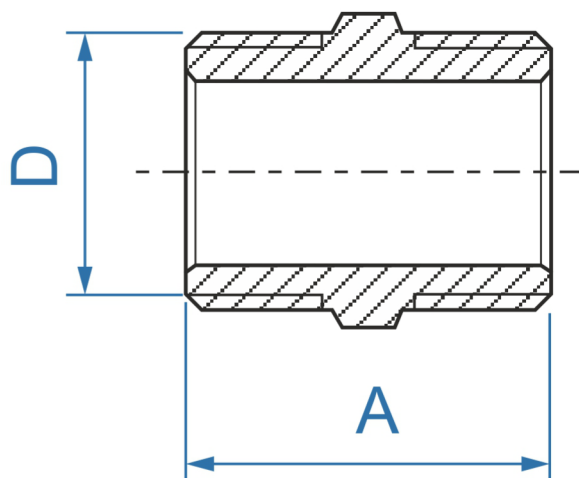

07680MZ

vsuvka chrom

objednací kód	PN [MPa]	A [mm]	⬡	D
07680MZ14	1,0	22,5	14	1/4"
07680MZ38	1,0	22	17	3/8"
07680MZ12	1,0	28	21	1/2"
07680MZ34	1,0	25,5	27	3/4"
07680MZ1	1,0	36	34	1"
07680MZ54	1,0	43	42	5/4"
07680MZ64	1,0	46	49	6/4"
07680MZ2	1,0	47	61,5	2"