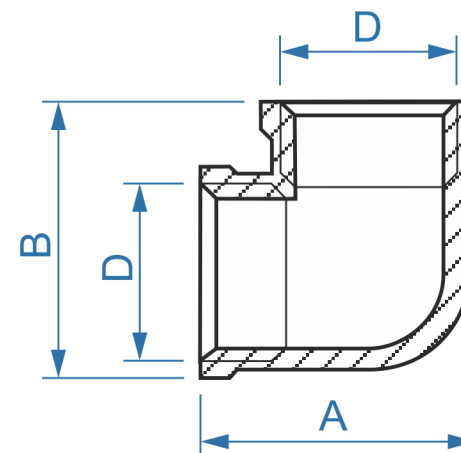

07654MZ

koleno - vnitřní/vnitřní

objednací kód	PN [Mpa]	D	A [mm]	B [mm]
07654MZ14	1,0	1/4"	30	30
07654MZ38	1,0	3/8"	30	30
07654MZ12	1,0	1/2"	34	34
07654MZ34	1,0	3/4"	43	43
07654MZ1	1,0	1"	52	52
07654MZ54	1,0	5/4"	63	63
07654MZ64	1,0	6/4"	74	74
07654MZ2	1,0	2"	93	93