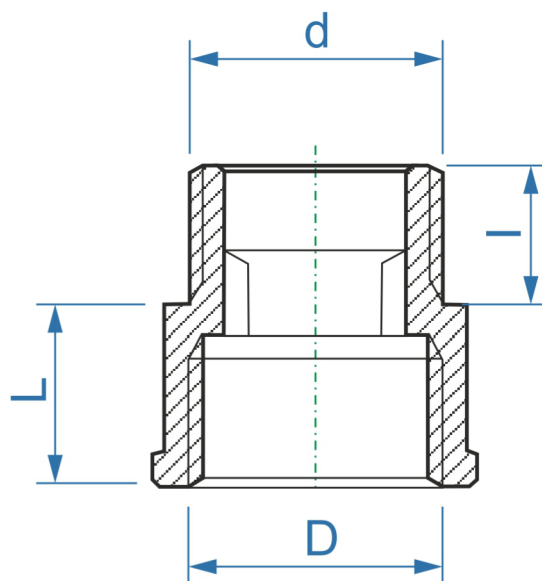

07660MZ

prodloužení mosaz

objednací kód	PN [MPa]	L [mm]	l [mm]	D	d
07660MZ3810	1,0	10	9	F 3/8"	M 3/8"
07660MZ3815	1,0	15	9	F 3/8"	M 3/8"
07660MZ3820	1,0	20	9	F 3/8"	M 3/8"
07660MZ1210	1,0	10	11	F 1/2"	M 1/2"
07660MZ1215	1,0	15	11	F 1/2"	M 1/2"
07660MZ1220	1,0	20	11	F 1/2"	M 1/2"
07660MZ1225	1,0	25	11	F 1/2"	M 1/2"
07660MZ1230	1,0	30	11	F 1/2"	M 1/2"
07660MZ1240	1,0	40	11	F 1/2"	M 1/2"
07660MZ1250	1,0	50	11	F 1/2"	M 1/2"
07660MZ12100	1,0	100	11	F 1/2"	M 1/2"
07660MZ3415	1,0	15	13	F 3/4"	M 3/4"
07660MZ2420	1,0	20	13	F 3/4"	M 3/4"
07660MZ3425	1,0	25	13	F 3/4"	M 3/4"
07660MZ34100	1,0	100	13	F 3/4"	M 3/4"

F = vnitřní závit

M = vnější závit